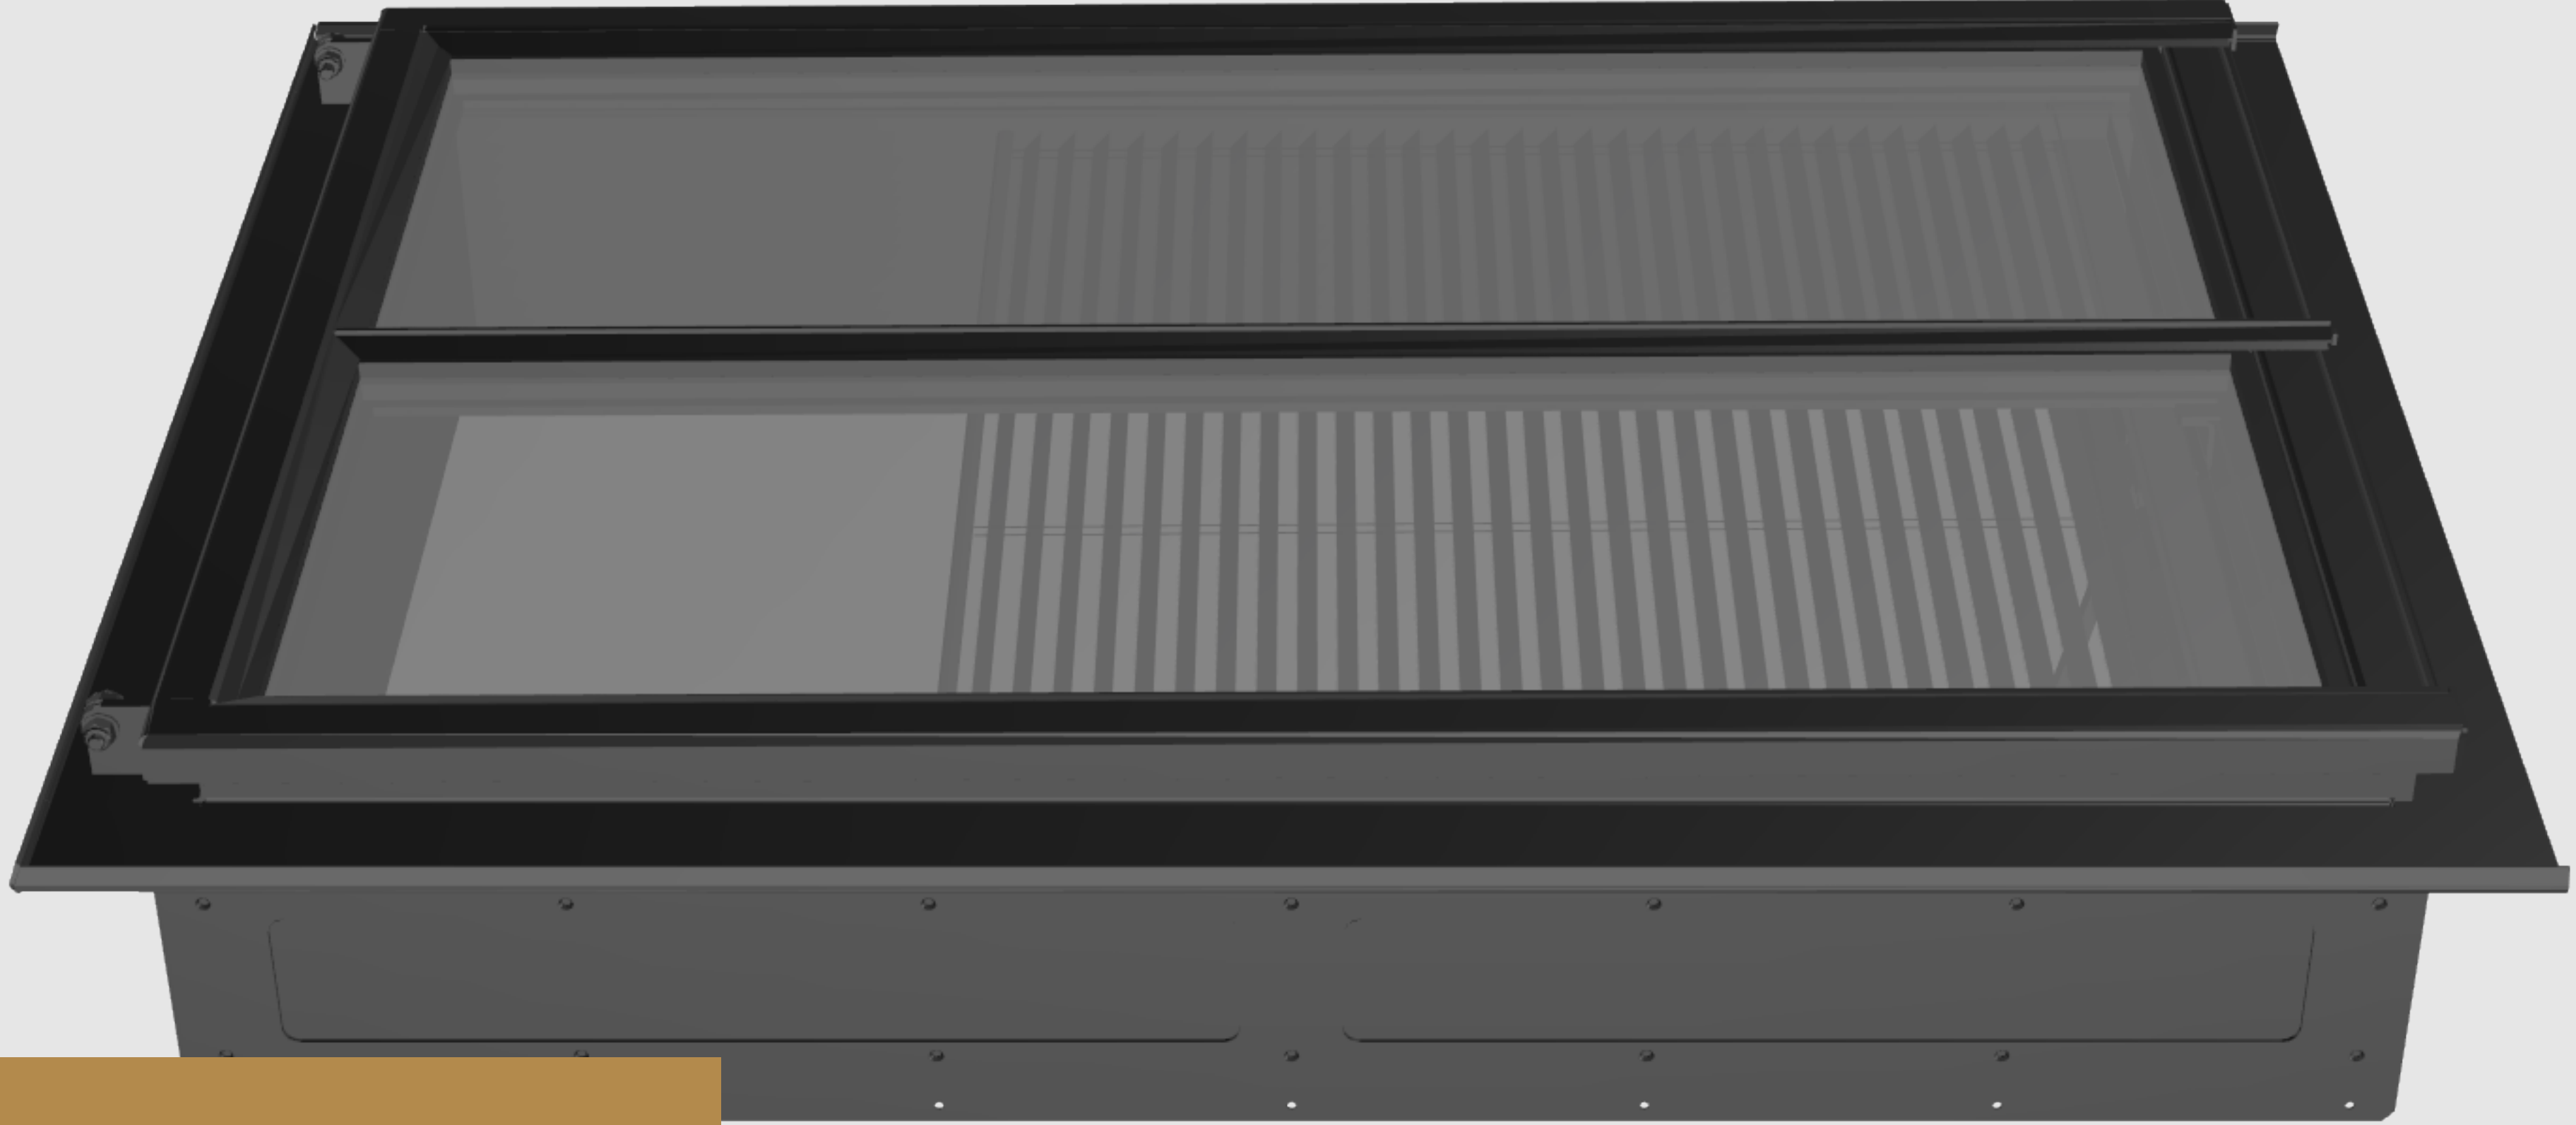

SOUND ABSORBENT