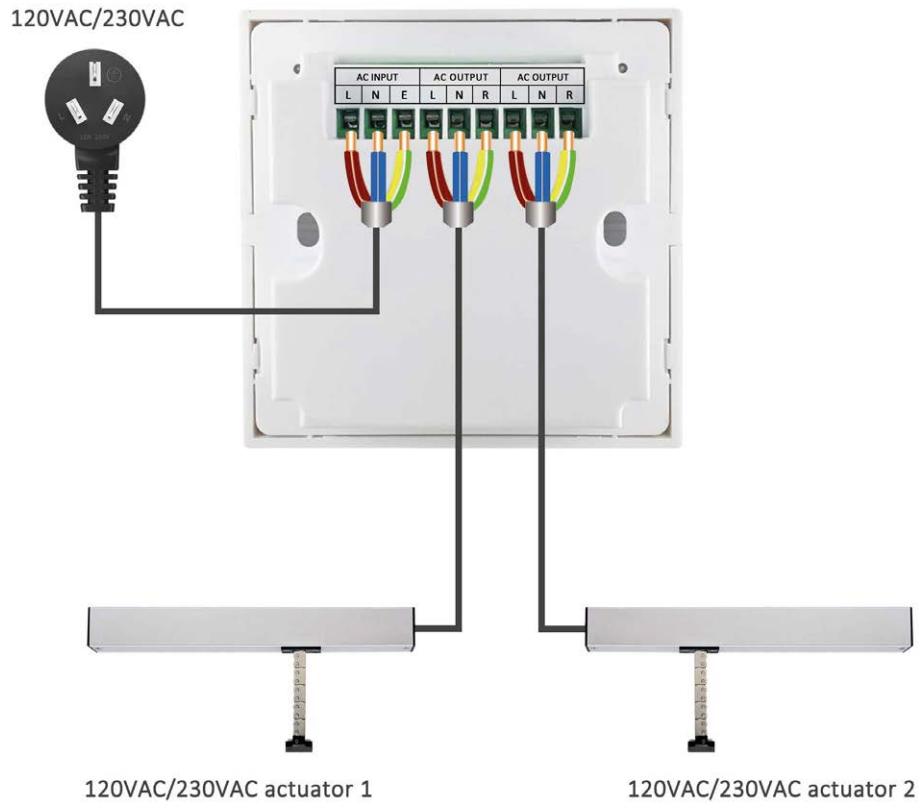

STELLA
ROOFLIGHT 

WIRING ISTALLATION GUIDE

LK-MR531/LK-MR532

Wiring diagram

Wiring description

Controller	AC power
AC INPUT	Cable
L	Live wire
N	Null wire
E	Earth wire

Controller	AC actuator
AC OUTPUT	Cable
L	Brown
N	Blue
R	Yellow/Green

LK-MR533/LK-MR535

Wiring diagram

* LK-MR533/LK-MR535 can connect with LK-RS001 rain sensor as well.

Wiring description

Controller	AC power
AC INPUT	Cable
L	Live wire
E	Earth wire
N	Null wire

Controller	WLR001
WLR Sensor	Cable
V	White
D	Brown
U	Black
G	Blue

Controller	DC actuator
DC OUTPUT	Cable
+	Brown
-	Blue

LK-MR536

Wiring diagram

* LK-MR536 can connect with LK-WLR001 wind rain sensor as well.

Wiring description

MR536	DC power
DC INPUT	Cable
+	Brown
-	Blue