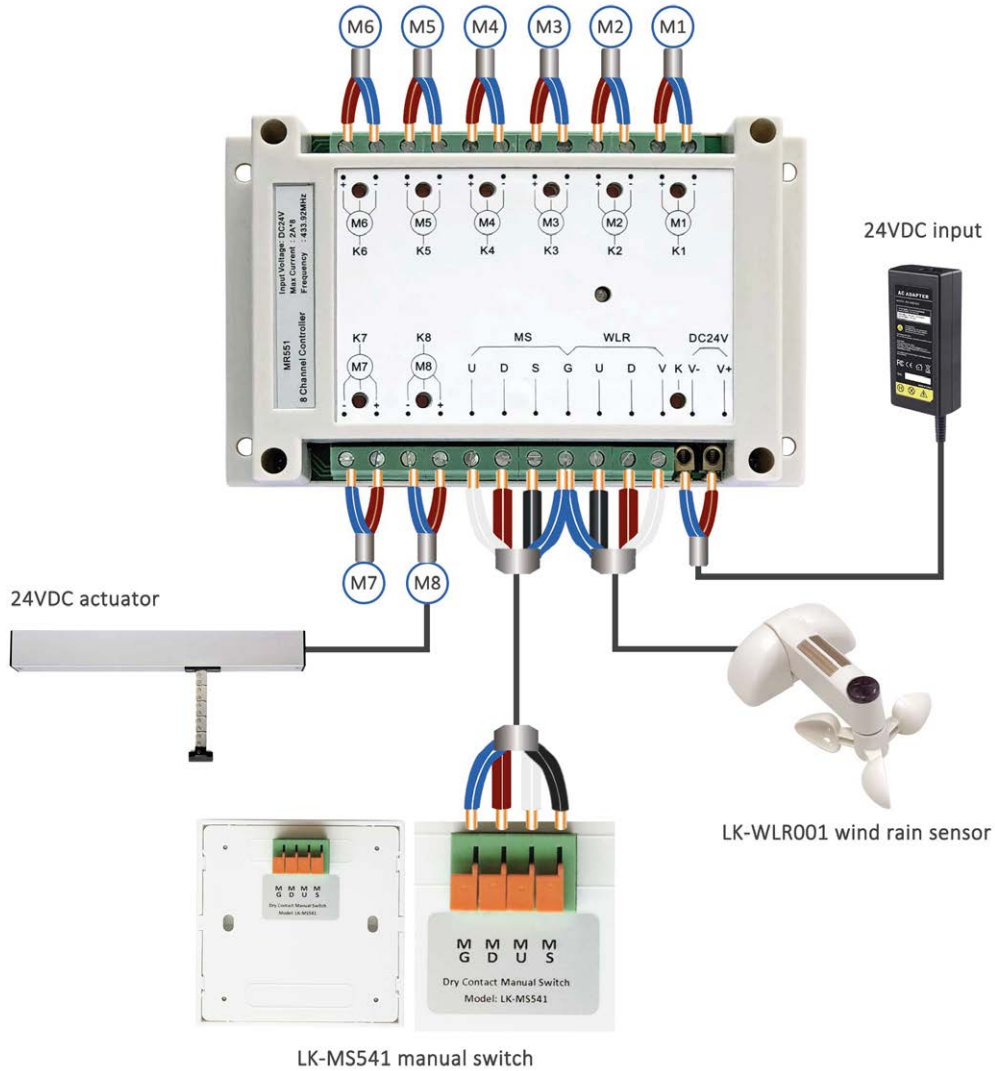

STELLA
ROOFLIGHT 

WIRING ISTALLATION GUIDE

LK-MR531/LK-MR532

Wiring diagram

Wiring description

Controller	AC power
AC INPUT	Cable
L	Live wire
N	Null wire
E	Earth wire

Controller	AC actuator
AC OUTPUT	Cable
L	Brown
N	Blue
R	Yellow/Green

LK-MR533/LK-MR535

Wiring diagram

* LK-MR533/LK-MR535 can connect with LK-RS001 rain sensor as well.

Wiring description

Controller	AC power
AC INPUT	Cable
L	Live wire
E	Earth wire
N	Null wire

Controller	WLR001
WLR Sensor	Cable
V	White
D	Brown
U	Black
G	Blue

Controller	DC actuator
DC OUTPUT	Cable
+	Brown
-	Blue

LK-MR536

Wiring diagram

* LK-MR536 can connect with LK-WLR001 wind rain sensor as well.

Wiring description

MR536	DC power
DC INPUT	Cable
+	Brown
-	Blue

Controller	WLR001
WLR Sensor	Cable
V	White
D	Brown
U	
G	Blue+Black

Controller	DC actuator
DC OUTPUT	Cable
+	Brown
-	Blue

LK-MR533/LK-MR535

Wiring diagram

Wiring description

MR551	DC power	MR551	DC actuator	MR551	MS541	MR551	WLR001
DC24V	Cable	Mx	Cable	MS	Terminal	WLR Sensor	Cable
V+	24VDC+	+	Brown	U	MU	V	White
V-	24VDC-	-	Blue	D	MD	D	Brown
				S	MS	U	Black
				G	MG	G	Blue