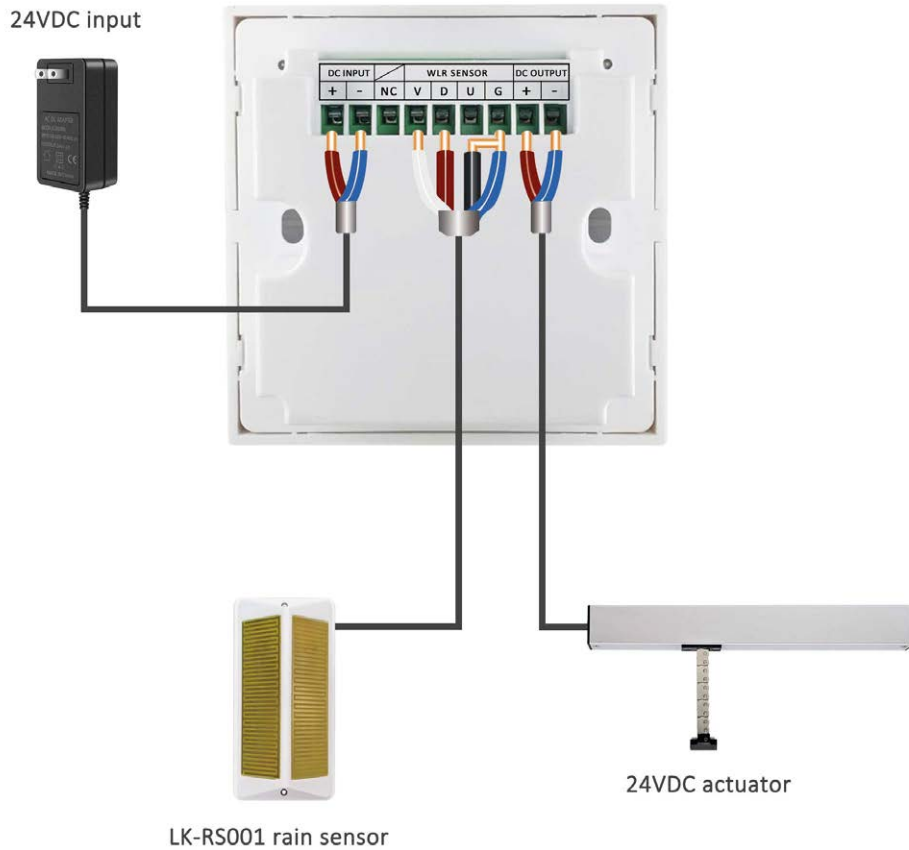

STELLA
ROOFLIGHT 

WIRING ISTALLATION GUIDE

LK-MR531/LK-MR532

Wiring diagram

Wiring description

Controller	AC power
AC INPUT	Cable
L	Live wire
N	Null wire
E	Earth wire

Controller	AC actuator
AC OUTPUT	Cable
L	Brown
N	Blue
R	Yellow/Green

LK-MR533/LK-MR535

Wiring diagram

* LK-MR533/LK-MR535 can connect with LK-RS001 rain sensor as well.

Wiring description

Controller	AC power
AC INPUT	Cable
L	Live wire
E	Earth wire
N	Null wire

Controller	WLR001
WLR Sensor	Cable
V	White
D	Brown
U	Black
G	Blue

Controller	DC actuator
DC OUTPUT	Cable
+	Brown
-	Blue

LK-MR536

Wiring diagram

* LK-MR536 can connect with LK-WLR001 wind rain sensor as well.

Wiring description

MR536	DC power
DC INPUT	Cable
+	Brown
-	Blue