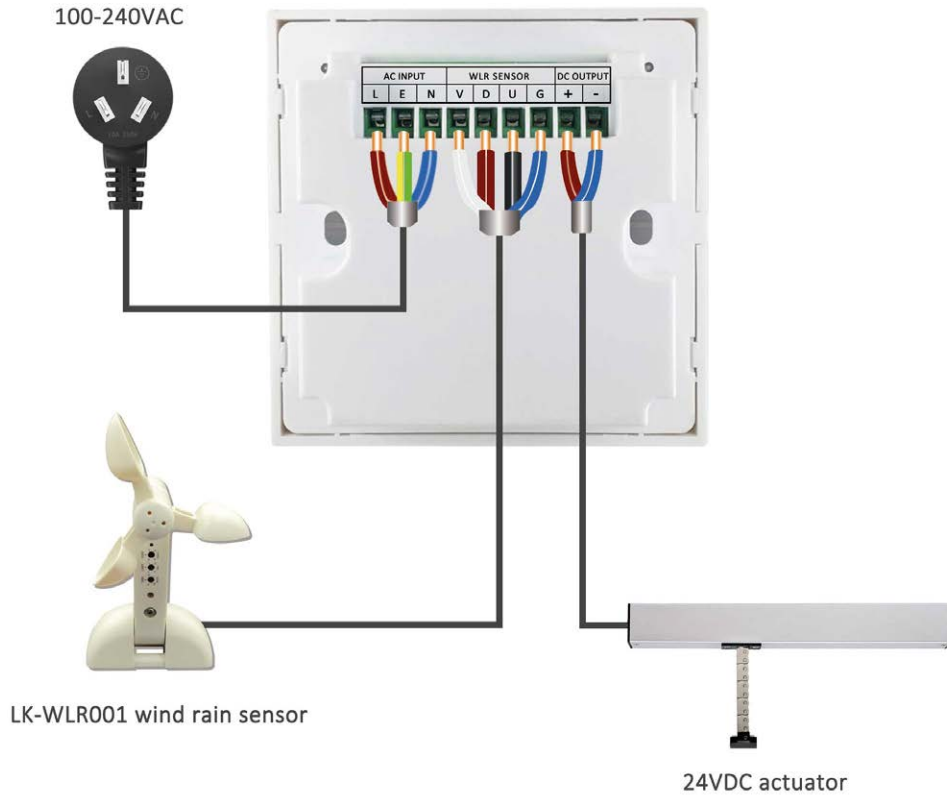

STELLA
ROOFLIGHT 

WIRING ISTALLATION GUIDE

LK-MR531/LK-MR532

Wiring diagram

Wiring description

Controller	AC power
AC INPUT	Cable
L	Live wire
N	Null wire
E	Earth wire

Controller	AC actuator
AC OUTPUT	Cable
L	Brown
N	Blue
R	Yellow/Green

LK-MR533/LK-MR535

Wiring diagram

* LK-MR533/LK-MR535 can connect with LK-RS001 rain sensor as well.

Wiring description

Controller	AC power
AC INPUT	Cable
L	Live wire
E	Earth wire
N	Null wire

Controller	WLR001
WLR Sensor	Cable
V	White
D	Brown
U	Black
G	Blue

Controller	DC actuator
DC OUTPUT	Cable
+	Brown
-	Blue

LK-MR536

Wiring diagram

* LK-MR536 can connect with LK-WLR001 wind rain sensor as well.

Wiring description

MR536	DC power
DC INPUT	Cable
+	Brown
-	Blue